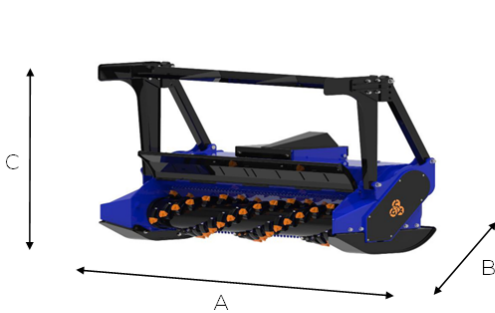

LSFS10 SKIDSTEER MULCHER

∅ 30cm

When it comes to clearing large areas with overgrown vegetation, to reclaim land or to tackle a forestry job, skid loader mulchers are often the preferred option. The skid steer is a fast, strong but relatively light machine, especially if compared with a tractor. Skid steers can reach places and do jobs that would otherwise be labour intensive. Hydraulic hoods, fully openable for higher cutting capacity. Piston motor option.

	HP	70-120	70-120	
	MOD.	LSFS101600	LSFS101800	
A.	MM	2000	2200	
B.	MM	1000	1000	
C.	MM	1600	1600	
	WEIGHT	KG	1285	1420
	OIL REQ.	LTR/MIN	100-130 180	100-130 180
	PRESSURE	BAR	200-350	200-350
	TRANSMISSION		BELT	BELT
	CUT WIDTH	MM	1600	1800